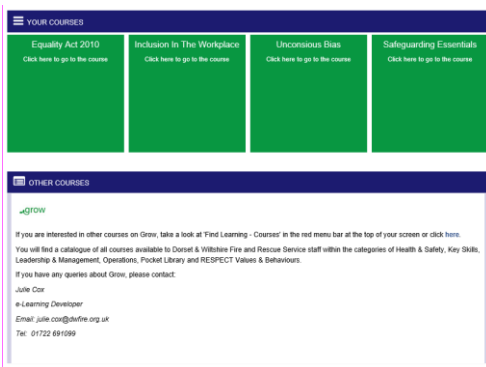

This is the landing page

Takes you to the FRA Members' Dashboard

This is the Members' Dashboard.

The green blocks are hyperlinks to the courses named on them.

The course hyperlinks take you to the course page.