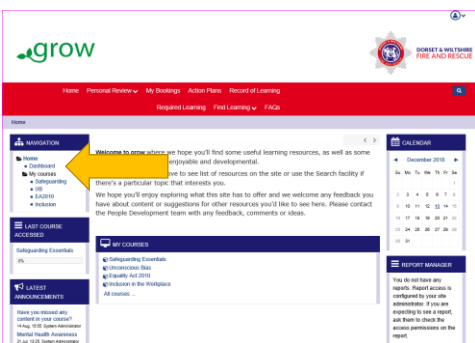

<https://dorsetwiltsfrs.learningpool.com/login/index.php>

Username: **your email address**  
Password: **sent by email on 14/12/18**

This is a first time only password and you will be prompted to change it to one of your own. *For clarification of the 'first time only' password please contact Democratic Services.*

This is the landing page

Takes you to the FRA Members' Dashboard

This is the Members' Dashboard.

The green blocks are hyperlinks to the courses named on them.

The course hyperlinks take you to the course page.