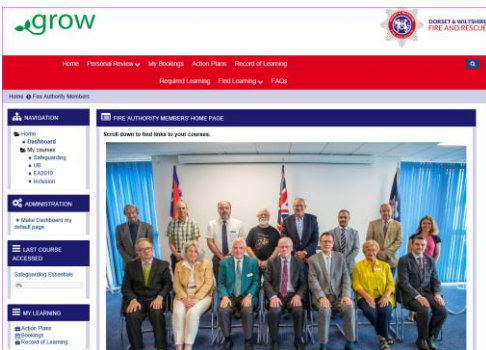

This is the landing page

Takes you to the FRA Members' Dashboard

This is the Members' Dashboard.

The green blocks are hyperlinks to the courses named on them.

The course hyperlinks take you to the course page.