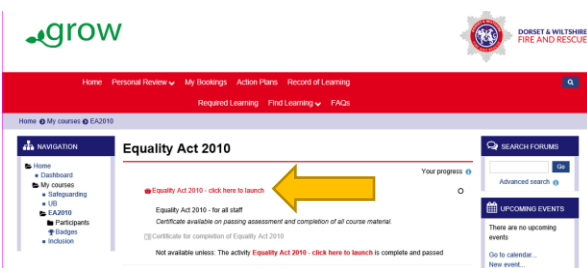

The course hyperlinks take you to the course page.

Click on the red course title to launch it.